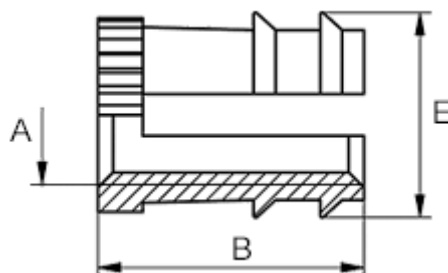

Data Sheet

Article number: 12821000035800
Description: KLEE-coil 821 000 035.800
M3,5 Brass

Measures

Female thread A	= M3,5
Length B	= 5.0
Max outer diameter E	= 6.00
Number of cramping feathers	= 1
Recommended bore diameter	= 5.2 to 5.4